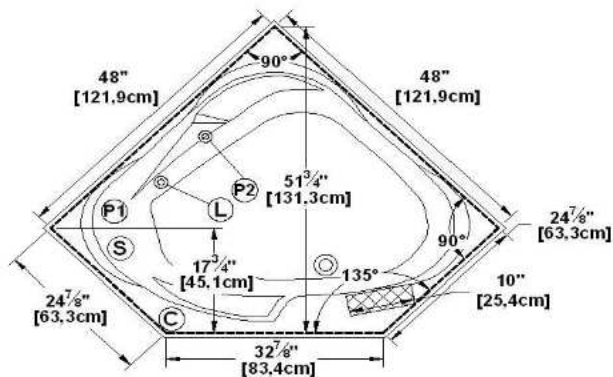

Options and installation

*accessories and decorative lines positions are approximative

Additional(s) note(s) :

Keypad not installed when ordered with remote control.

Legend					
S	Blower	L	Mood light	C	Keypad
P1	Pump	P2	Grab bar		
X	Recommended faucets drilling location*				
Deck cut-out line - - - - -					

Available models	
Model	Availability
Soaker alone	x
Confort Air™	x
AeroMassage™	x
Super AeroMassage™	x
Dynamic Turbo™ (not available in the U.S.)	x
Dynamic Turbo™ + AeroMassage™	x
Dynamic Turbo™ + Super AeroMassage™	x

Available recommended options	
Front skirt :	
Recommended drain :	WOCO
Tiling flanges :	unavailable
Floating controller :	available

*It is possible that faucets may be installed elsewhere on the product. Verify, directly on the product, that there are no conflicting parts before drilling.

IMPORTANT NOTE : Specifications, dimensions and models are subject to change.

Visit our website <http://www.oceania-attitude.com> to access up-to-date dimensions and informations. In all cases, information on the website is the most up-to-date. Dimensions may vary slightly. To ensure proper fit, mesurements must be taken on the product directly.

Head office

591, avenue des Entreprises
Thetford Mines, Quebec
CANADA G6H 4B2

Phone numbers

No-charge : 1-877-332-4224
Fax : 1-866-460-4334

Internet

Web : <http://www.oceania-attitude.com>
Email : info@oceaniabaths.com