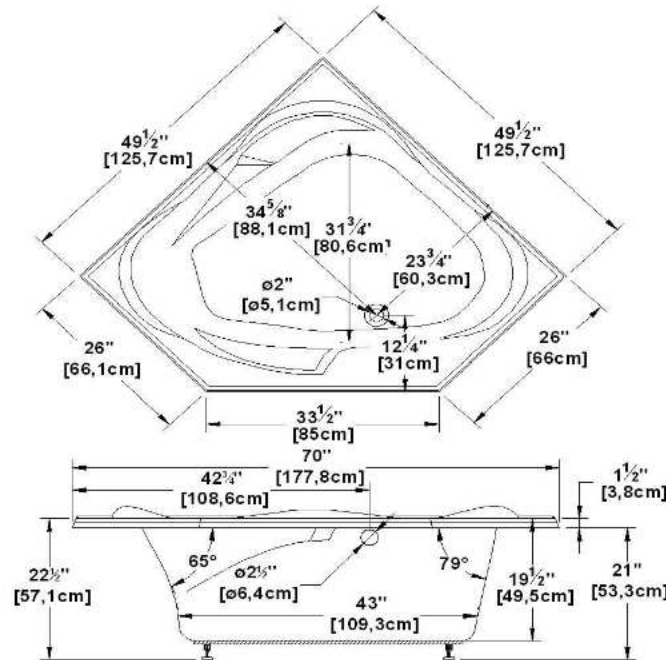

Coteau

Product code : **CO49**

Draft revision : **20121011144847**

External dimensions : **49,5" x 49,5" x 22,5" [125,7 cm x 125,7 cm x 57,2 cm]**

Serie : **comer**

Seats : **1**

2012 catalog page : **58**

Lumbar support : **no**

Arm rests : **yes**

Low-profile available : **no**

Draft and specs

Specifications	
Capacity :	48 IMP Gal. / 62,6 US Gal. / 218,2 liters
AeroMassage™ :	46 Easy Clean™ air jets
Super AeroMassage™ :	AeroMassage™ + 12 Easy Clean™ air jets
Dynamic Turbo™ :	4 Confort Pulse jets / 4 Confort Swirl jets
Confort Air™ :	46 Easy Clean™ air jets
Characteristics :	n/a

Remarks	
*all measures have a precision of ± 1/4" (0,63cm)	
*internal dimensions taken at 4" (10cm) from bath bottom	
*capacity is measured by filling the soaker to 1-1/2" under the overflow	
*textured skirt available on all freestand products	
*shelf height is 3/4" on all "low-profile" models	